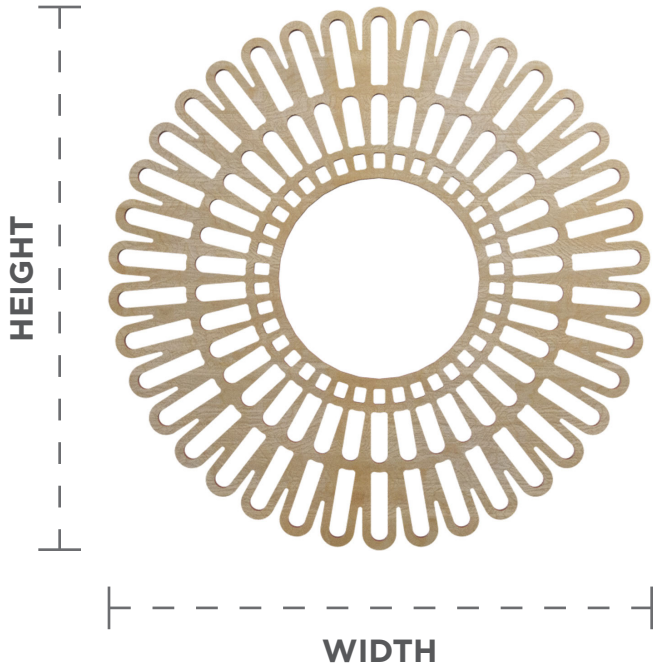

PIERCED FRETWORK CEILING MEDALLIONS

STYLE

CORNELIUS

FRONT VIEW

PROJECTION
SIDE VIEW

SIZE RANGE
16" - 40"

WOOD SPECIES

ALDER

BIRCH

CHERRY

HICKORY

RED OAK

WALNUT

PAINT-GRADE

CONSTRUCTION: Wood grain veneer over substrate. 3/8" or 1/4" thickness.

USAGE: Commercial or residential walls & ceilings. Not suitable for areas exposed to water or for outdoor applications