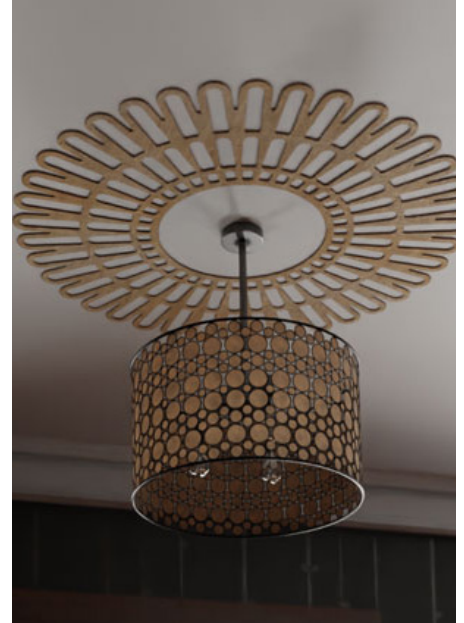

PIERCED FRETWORK CEILING MEDALLIONS

STYLE

CORNELIUS

FRONT VIEW

PROJECTION
SIDE VIEW

SIZE RANGE
16" - 40"

WOOD SPECIES

ALDER

BIRCH

CHERRY

HICKORY

RED OAK

WALNUT

PAINT-GRADE

CONSTRUCTION: Wood grain veneer over substrate. 3/8" or 1/4" thickness.

USAGE: Commercial or residential walls & ceilings. Not suitable for areas exposed to water or for outdoor applications